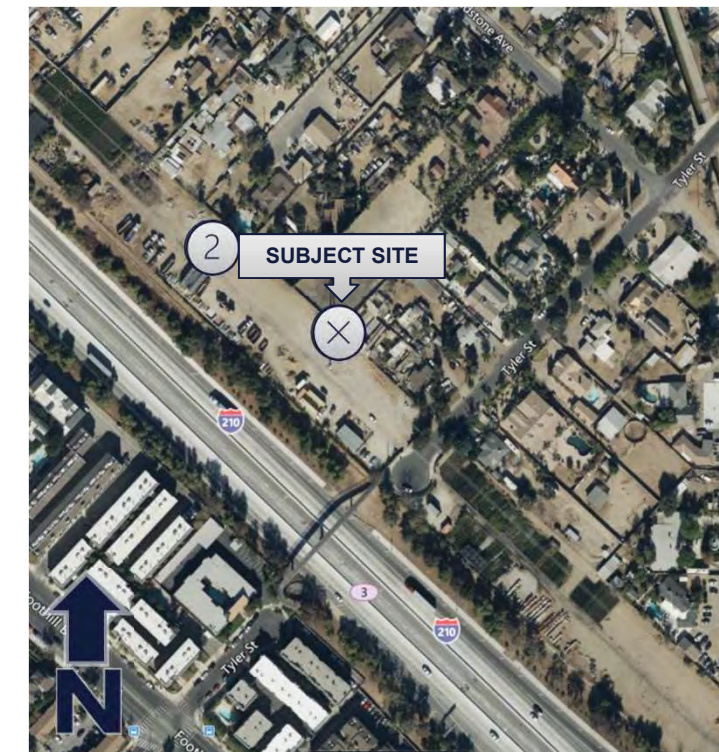

Date: 12/9/2021

Site Name: DISH LALAX04506A

Address: 34° 19' 12.28" N, 118° 26' 35.81" W
Sylmar, CA 91342

Applicant: Dish Wireless
16812 Armstrong Ave.
Irvine, CA 92606

Contact: Melissa Keith
EukonGroup
65 Post, Suite 1000
Irvine, CA 92618
melissa.keith@eukongroup.com

DISH LALAX04506A

Existing

Proposed DISH antennas mounted on existing transmission tower

Photosimulation

View 1
Looking northwest toward subject site.

DISH LALAX04506A

Existing

Photosimulation

View 2
Looking southeast toward subject site.

DISH LALAX04506A

Existing

Photosimulation

View 3

Looking northwest toward subject site.