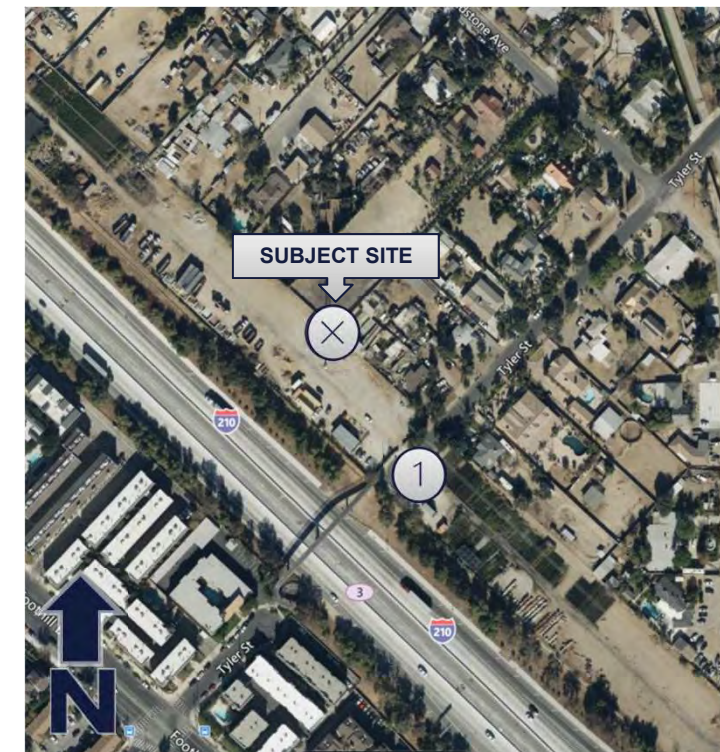

Date: 12/9/2021

Site Name: DISH LALAX04506A

Address: 34° 19' 12.28" N, 118° 26' 35.81" W
Sylmar, CA 91342

Applicant: Dish Wireless
16812 Armstrong Ave.
Irvine, CA 92606

Contact: Melissa Keith
EukonGroup
65 Post, Suite 1000
Irvine, CA 92618
melissa.keith@eukongroup.com

DISH LALAX04506A

Existing

Proposed DISH antennas mounted on existing transmission tower

Photosimulation

View 1
Looking northwest toward subject site.

DISH LALAX04506A

Existing

Photosimulation

View 2
Looking southeast toward subject site.

DISH LALAX04506A

Existing

Photosimulation

View 3

Looking northwest toward subject site.