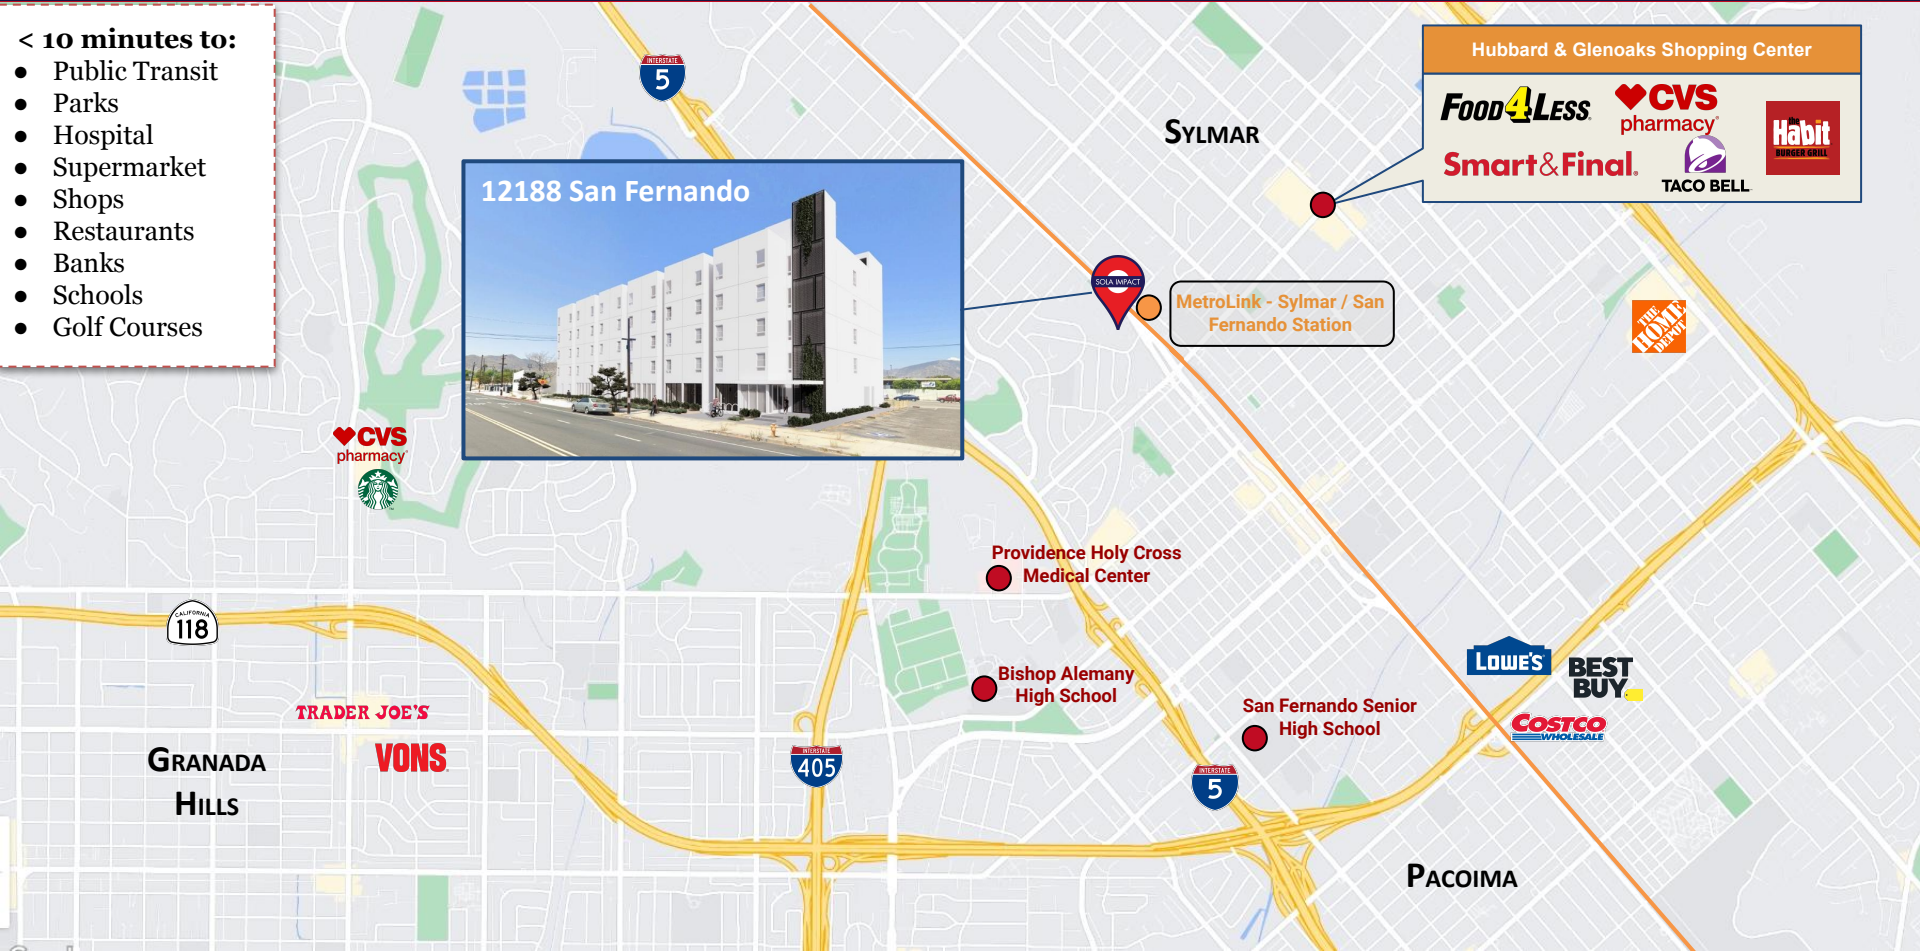

12188 SAN FERNANDO MAP

< 10 minutes to:

- Public Transit
- Parks
- Hospital
- Supermarket
- Shops
- Restaurants
- Banks
- Schools
- Golf Courses

12188 San Fernando

Hubbard & Glenoaks Shopping Center

Food4Less **CVS pharmacy** **Habit**
Smart & Final. **TACO BELL**

MetroLink - Sylmar / San Fernando Station

Providence Holy Cross Medical Center

Bishop Alemany High School

San Fernando Senior High School

LOWE'S **BEST BUY**

COSTCO
WHOLESALE

CALIFORNIA 118

INTERSTATE 5

INTERSTATE 405

INTERSTATE 5

CVS
pharmacy

TRADER JOE'S

VONS

GRANADA HILLS

SYLMAR

PACOIMA